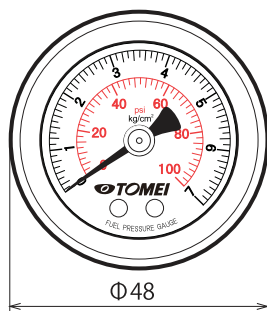

# FUEL PRESSURE GAUGE

**New design  
gauge face!**

## *Necessary Item for Fuel Pressure Adjustment*

For proper setting of fuel pressure, important thing is securing fuel's most suitable flow rate and atomization characteristic.

The TOMEI Fuel Pressure Gauge is very simple and easy to use, precisely displays the fuel pressure which aids you to precisely adjust the fuel pressure.

This gauge can be used in the fuel lines or in conjunction with the TOMEI Fuel Pressure Regulator. Designed with ease of use and simplicity in mind, helps quick and accurate reading.

### SPECS

■ PRESSURE RANGE:

0kg/cm<sup>2</sup>~7 kg/cm<sup>2</sup>  
(0 PSI~ 100 PSI)

■ UNIT WEIGHT: 110g